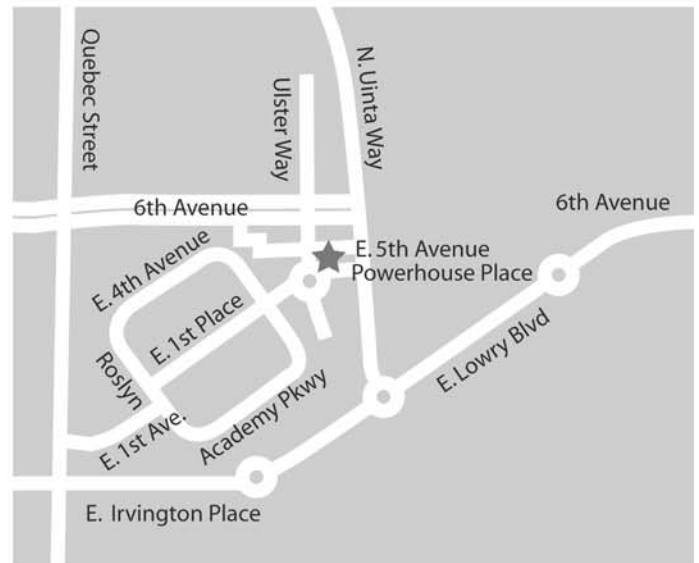

THE IRIS BUILDING

8158 EAST 5TH AVENUE, DENVER COLORADO 80230

DIRECTIONS:

From the North or South:

Travel on Quebec until you reach 6th Avenue.
Enter the Lowry neighborhood on 6th Avenue and travel East.
Continue until 6th Avenue ends at N. Uinta Way.
Turn right and travel South on N. Uinta Way.
Turn right on Powerhouse Place, which is 1 block past 5th Avenue.
Turn right and travel West until you reach The Iris Building.

From the East:

Travel West on 6th Avenue.
As you enter the Lowry neighborhood, it will become E. Lowry Blvd.
Proceed to the traffic circle at N. Uinta Way.
Travel North until you reach Powerhouse Place.
Turn left and travel West until you reach The Iris Building.

From the West:

Take 6th Avenue East.
Proceed past Quebec and into the Lowry neighborhood.
Continue until 6th Avenue ends at N. Uinta Way.
Turn right and travel South on N. Uinta Way.
Turn right on Powerhouse Place, which is 1 block past 5th Avenue.
Turn right and travel West until you reach The Iris Building.